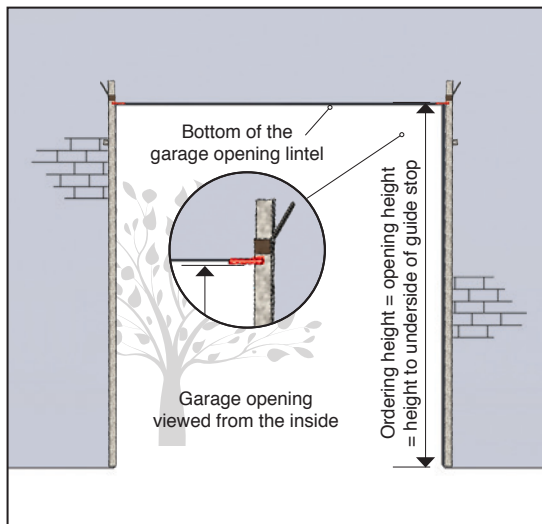

Customer Name:	Tel Mobile:
Address:	P.O. / Order Ref:
Postcode:	Email:
	Tel Office:

DuraRoll	DuraRoll Mini	Width*:	____	Quantity:
Measured:		Height:	____	
Daylight	Curtain			

Guides*:

30mm

50mm

*NOTE: Doors up to 2896mm wide x 2438mm (9'6" x 8'0") high have 50mm mark-up and 30mm guides as standard. All other doors have 100mm mark-up and 50mm guides. Any door can be supplied with 50mm guides. Guide height = height to bottom of the guide stop.

Curtain colour: Leathergrain Plastisol - 10 year finish warranty

WHITE BS 00 E 55	JUNIPER GREEN BS 12 B 29	BURGUNDY BS 04 D 45	BLACK BS 00 E 53	ANTHRACITE GREY RAL 7016	GOOSEWING GREY BS 10 A 05	
MERLIN GREY BS 18 B 25	NAVY BLUE RAL 5003	VANDYKE BROWN BS 08 B 29	MUSHROOM BS 10 B 19	OLIVE GREEN BS 12 B 27	HONESTY CREAM BS 10 C 31	ROSEWOOD

Foil - 5 yr finish warranty

Bracket options**:

- 3 Slot Bracket
- 4 Slot Bracket
- 5 Slot Bracket
- 3 Slot Notched Bracket (with side fix option)
- 4 Slot Notched Bracket (with side fix option)
- Up & Down Brackets

**NOTE: 3, 4 & 5 slot brackets at applicable sizes to the door come as standard. Other brackets can be specified as options.

Automation:

- ☐ LM750EVGB
- ☐ Wireless Keypad
- ☐ myQ® kit
- ☐ Garage Door Monitor
- ☐ External Release
- ☐ Extra Transmitters

Quantity:

Options:

- ☐ Hand chain drive for taller doors: from 8' - 10'
- ☐ Touch-up paint (possible colour variation)
- ☐ Brush Seal for Header (3m length)

Notes: