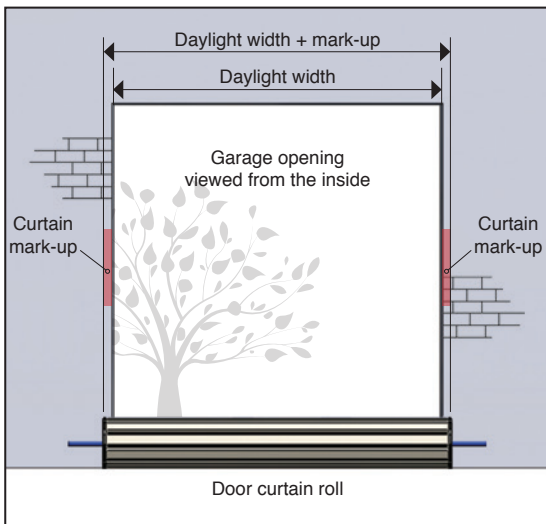

Customer Name:	Tel Mobile:
Address:	P.O. / Order Ref:
Postcode:	Email:
	Tel Office:

DuraRoll	DuraRoll Mini	Width*:	____	Quantity:
Measured:		Height:	____	
Daylight	Curtain			

Guides*:

30mm

50mm

*NOTE: Doors up to 2896mm wide x 2438mm (9'6" x 8'0") high have 50mm mark-up and 30mm guides as standard. All other doors have 100mm mark-up and 50mm guides. Any door can be supplied with 50mm guides. Guide height = height to bottom of the guide stop.

Curtain colour: Leathergrain Plastisol - 10 year finish warranty

WHITE BS 00 E 55	JUNIPER GREEN BS 12 B 29	BURGUNDY BS 04 D 45	BLACK BS 00 E 53	ANTHRACITE GREY RAL 7016	GOOSEWING GREY BS 10 A 05	
MERLIN GREY BS 18 B 25	NAVY BLUE RAL 5003	VANDYKE BROWN BS 08 B 29	MUSHROOM BS 10 B 19	OLIVE GREEN BS 12 B 27	HONESTY CREAM BS 10 C 31	ROSEWOOD

Foil - 5 yr finish warranty

Bracket options**:

- 3 Slot Bracket
- 4 Slot Bracket
- 5 Slot Bracket
- 3 Slot Notched Bracket (with side fix option)
- 4 Slot Notched Bracket (with side fix option)
- Up & Down Brackets

**NOTE: 3, 4 & 5 slot brackets at applicable sizes to the door come as standard. Other brackets can be specified as options.

Automation:

- ☐ LM750EVGB
- ☐ Wireless Keypad
- ☐ myQ® kit
- ☐ Garage Door Monitor
- ☐ External Release
- ☐ Extra Transmitters

Quantity:

Options:

- ☐ Hand chain drive for taller doors: from 8' - 10'
- ☐ Touch-up paint (possible colour variation)
- ☐ Brush Seal for Header (3m length)

Notes: